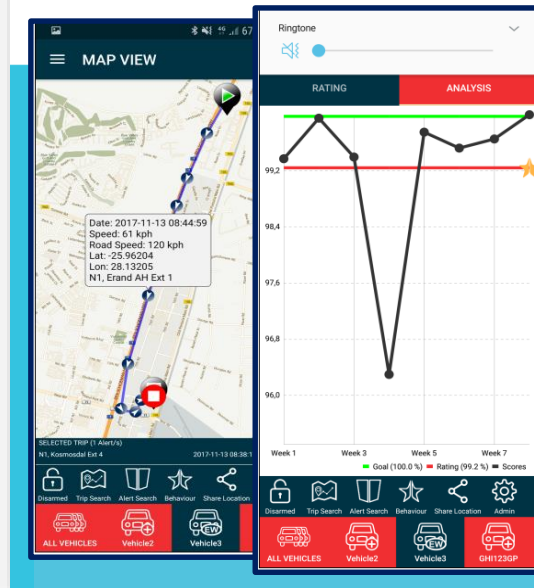

RODEL APP

A BETTER DRIVER IS A LOWER RISK

YOU GET

- Driver profile behaviour
- Advanced crash Management data
- Improved Fraud Detection
- Impact alert detection
- Driver behaviour messaging

WHY NETSTAR?

- | **ADVANCED TECHNOLOGY** – Uses a combination of radio frequency and GPS/GSM tracking technology to detect and counteract
- | **EFFECTIVE** - Recovery rate of over 90% using private air and ground recovery teams.
- | **CONVENIENT** - Quick, professional installation at your home, office or one of 100+ Fitment Centres.
- | **ACCESSIBLE** - 24/7 Emergency Call Centre.